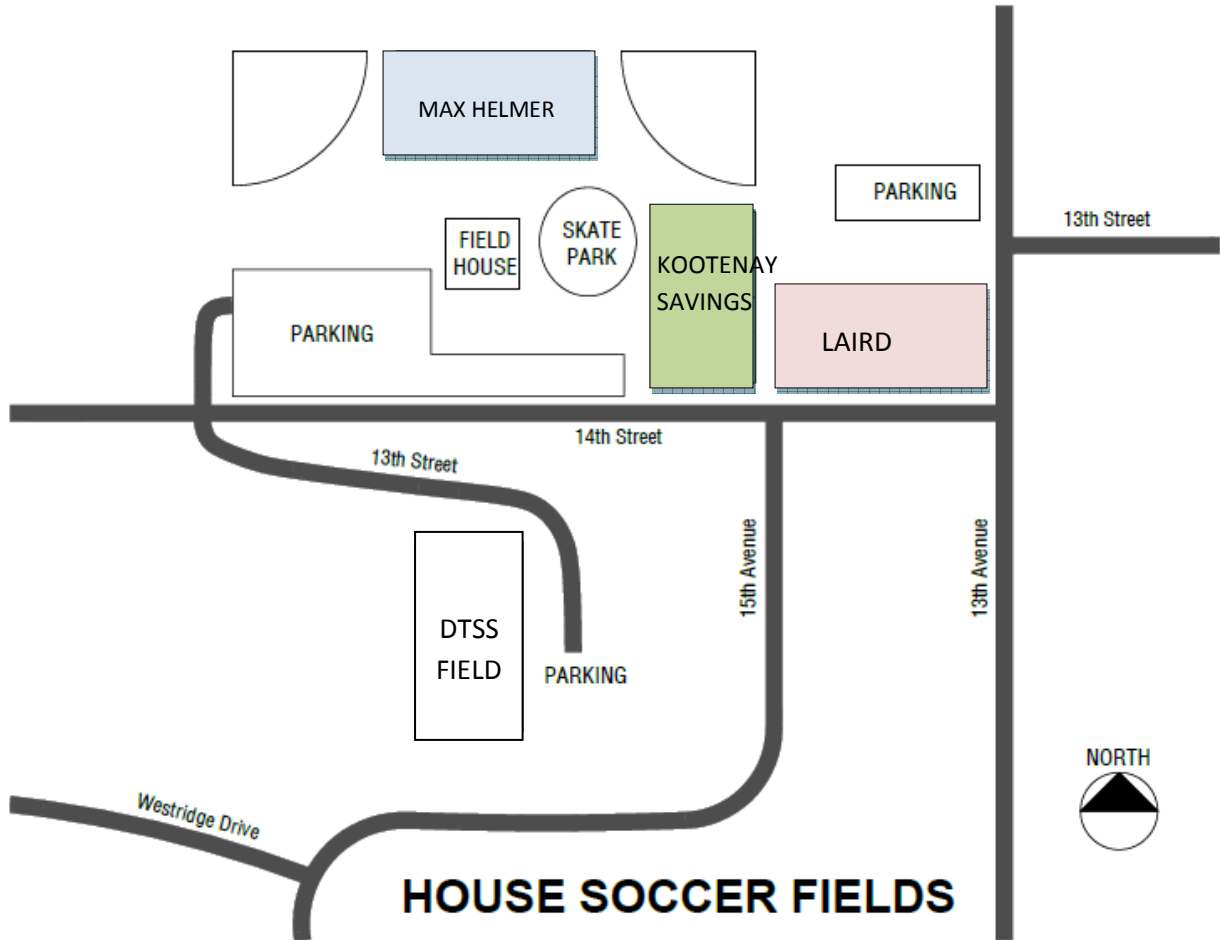

HOUSE SOCCER FIELD MAP

U7 (Max Helmer) GAMES AND PRACTICE ARE ON HALF FIELDS

MH 1	MH2	MH3	MH4
MH5	MH6	MH7	MH8

U9 (Kootenay Savings) AND U11 (Laird)

PRACTICE IS ON HALF FIELDS

GAME DAY IS FULL FIELDS

NORTH FIELD IS (KS1/KS4)

CENTER FIELD IS (KS2/KS5)

SOUTH FIELD IS (KS3/KS6)

KS1	KS4
KS2	KS5
KS3	KS6

L 1	L2	L3
L4	L5	L6

LEFT FIELD IS (L1/L4), CENTER FIELD IS (L2/L5), RIGHT FIELD IS (L3/L6)